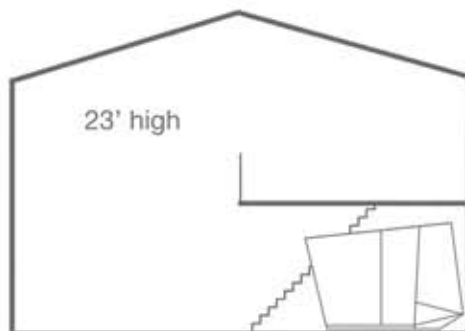

Studio 19

19 London Lane
London E8 3PR

Telephone 020 8525 7976
www.studionineteen.com

Studio 11x 9 metres
Mezzanine 9 x 5.5 metres
Cove 5.5 metres wide
Door 2.25 x 2.6 metres high